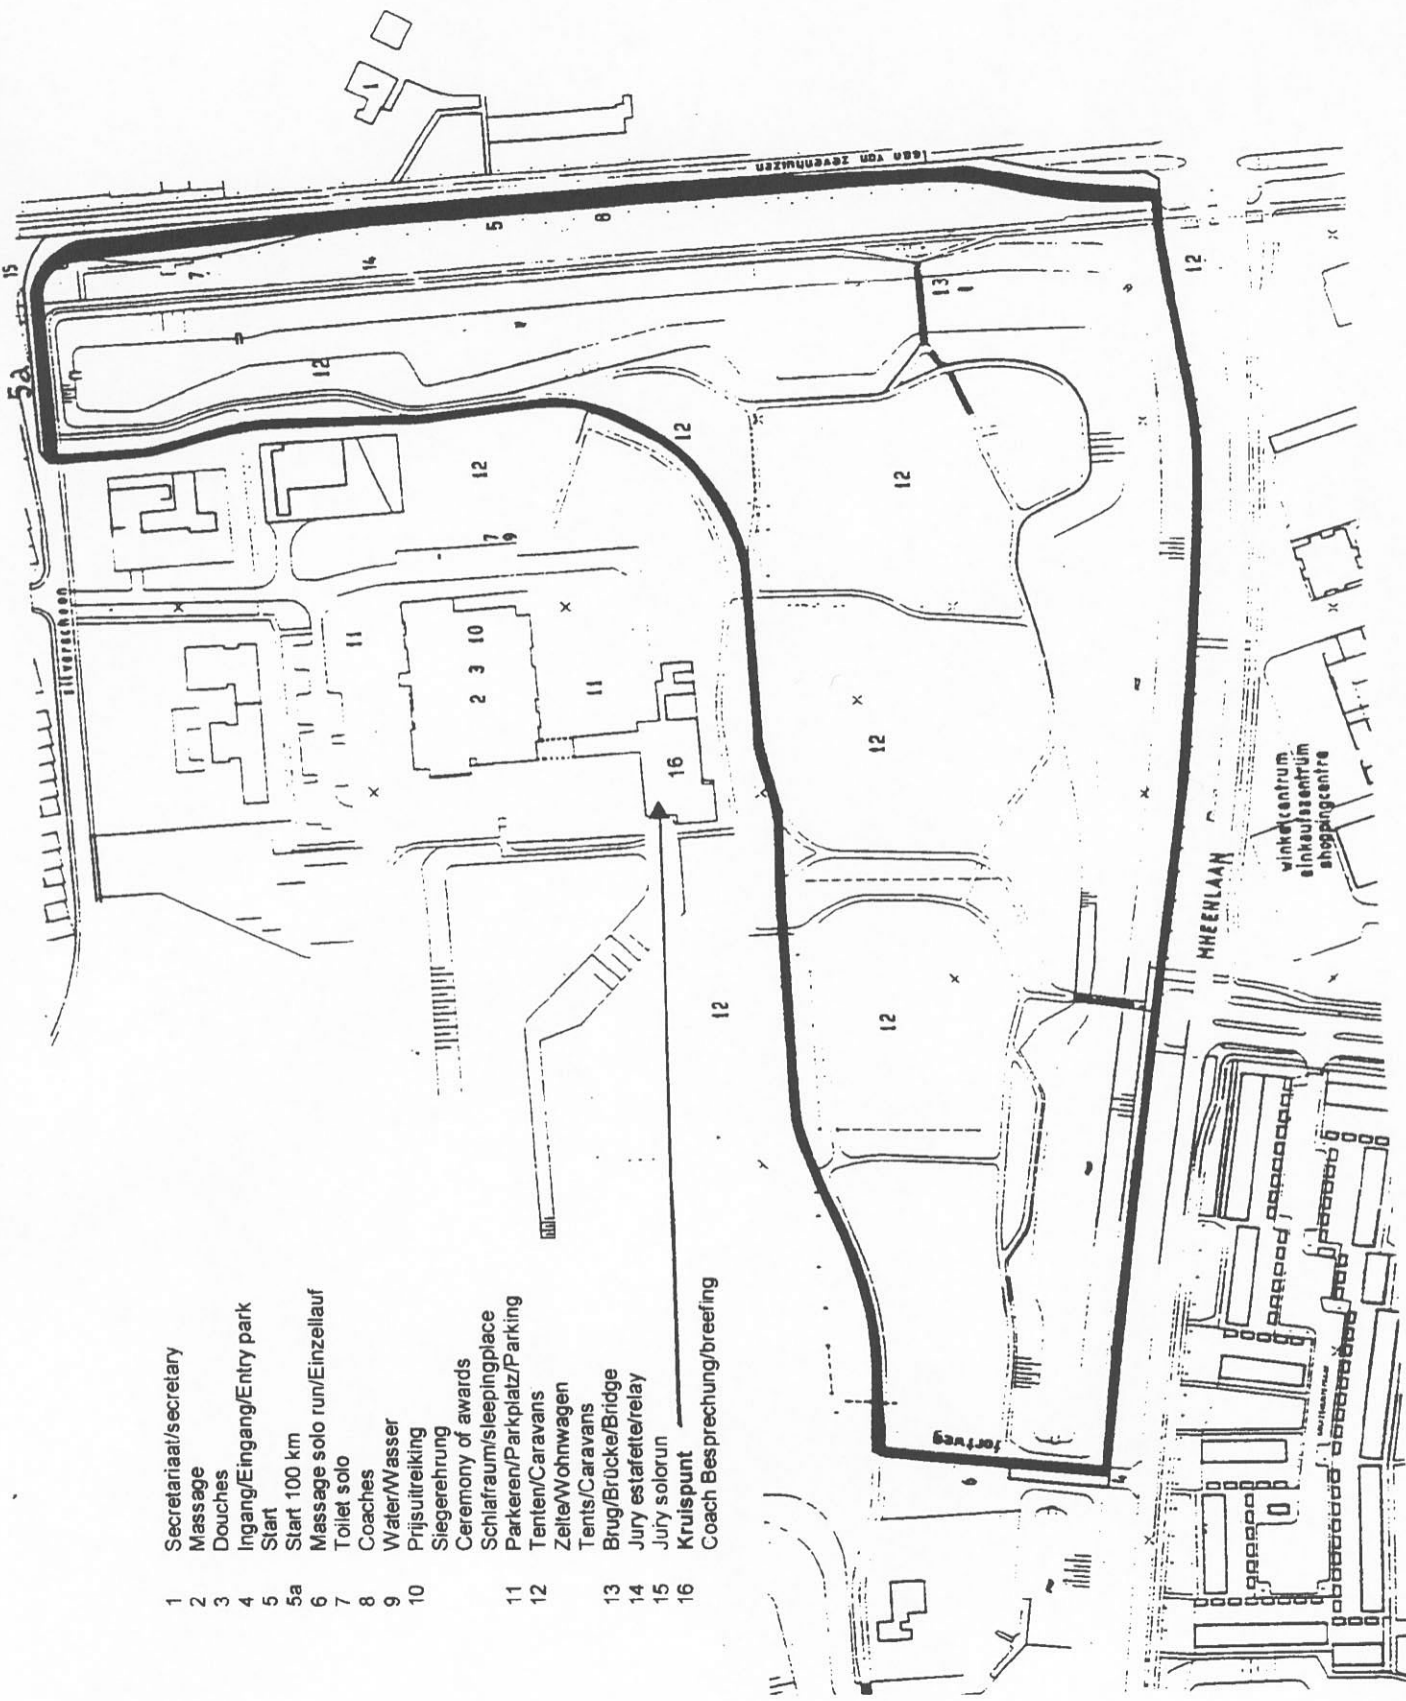

- 1 Secretariaat/secretary
- 2 Massage
- 3 Douches
- 4 Ingang/Entry park
- 5 Start
- 5a Start 100 km
- 6 Massage solo run/Einzellauf
- 7 Toilet solo
- 8 Coaches
- 9 Water/Wasser
- 10 Prijsuitreiking  
Ceremony of awards
- 11 Schiatsu/sleepingplace  
Parkeren/Parkplatz/Parking
- 12 Tenten/Caravans  
Zelten/Wohnwagen
- 13 Tents/Caravans
- 14 Brug/Brücke/Bridge
- 15 Jury estafette/relay
- 16 Jury solorun
- Coach Besprechung/briefing

Stichting 24-uur Loop Apeldoorn